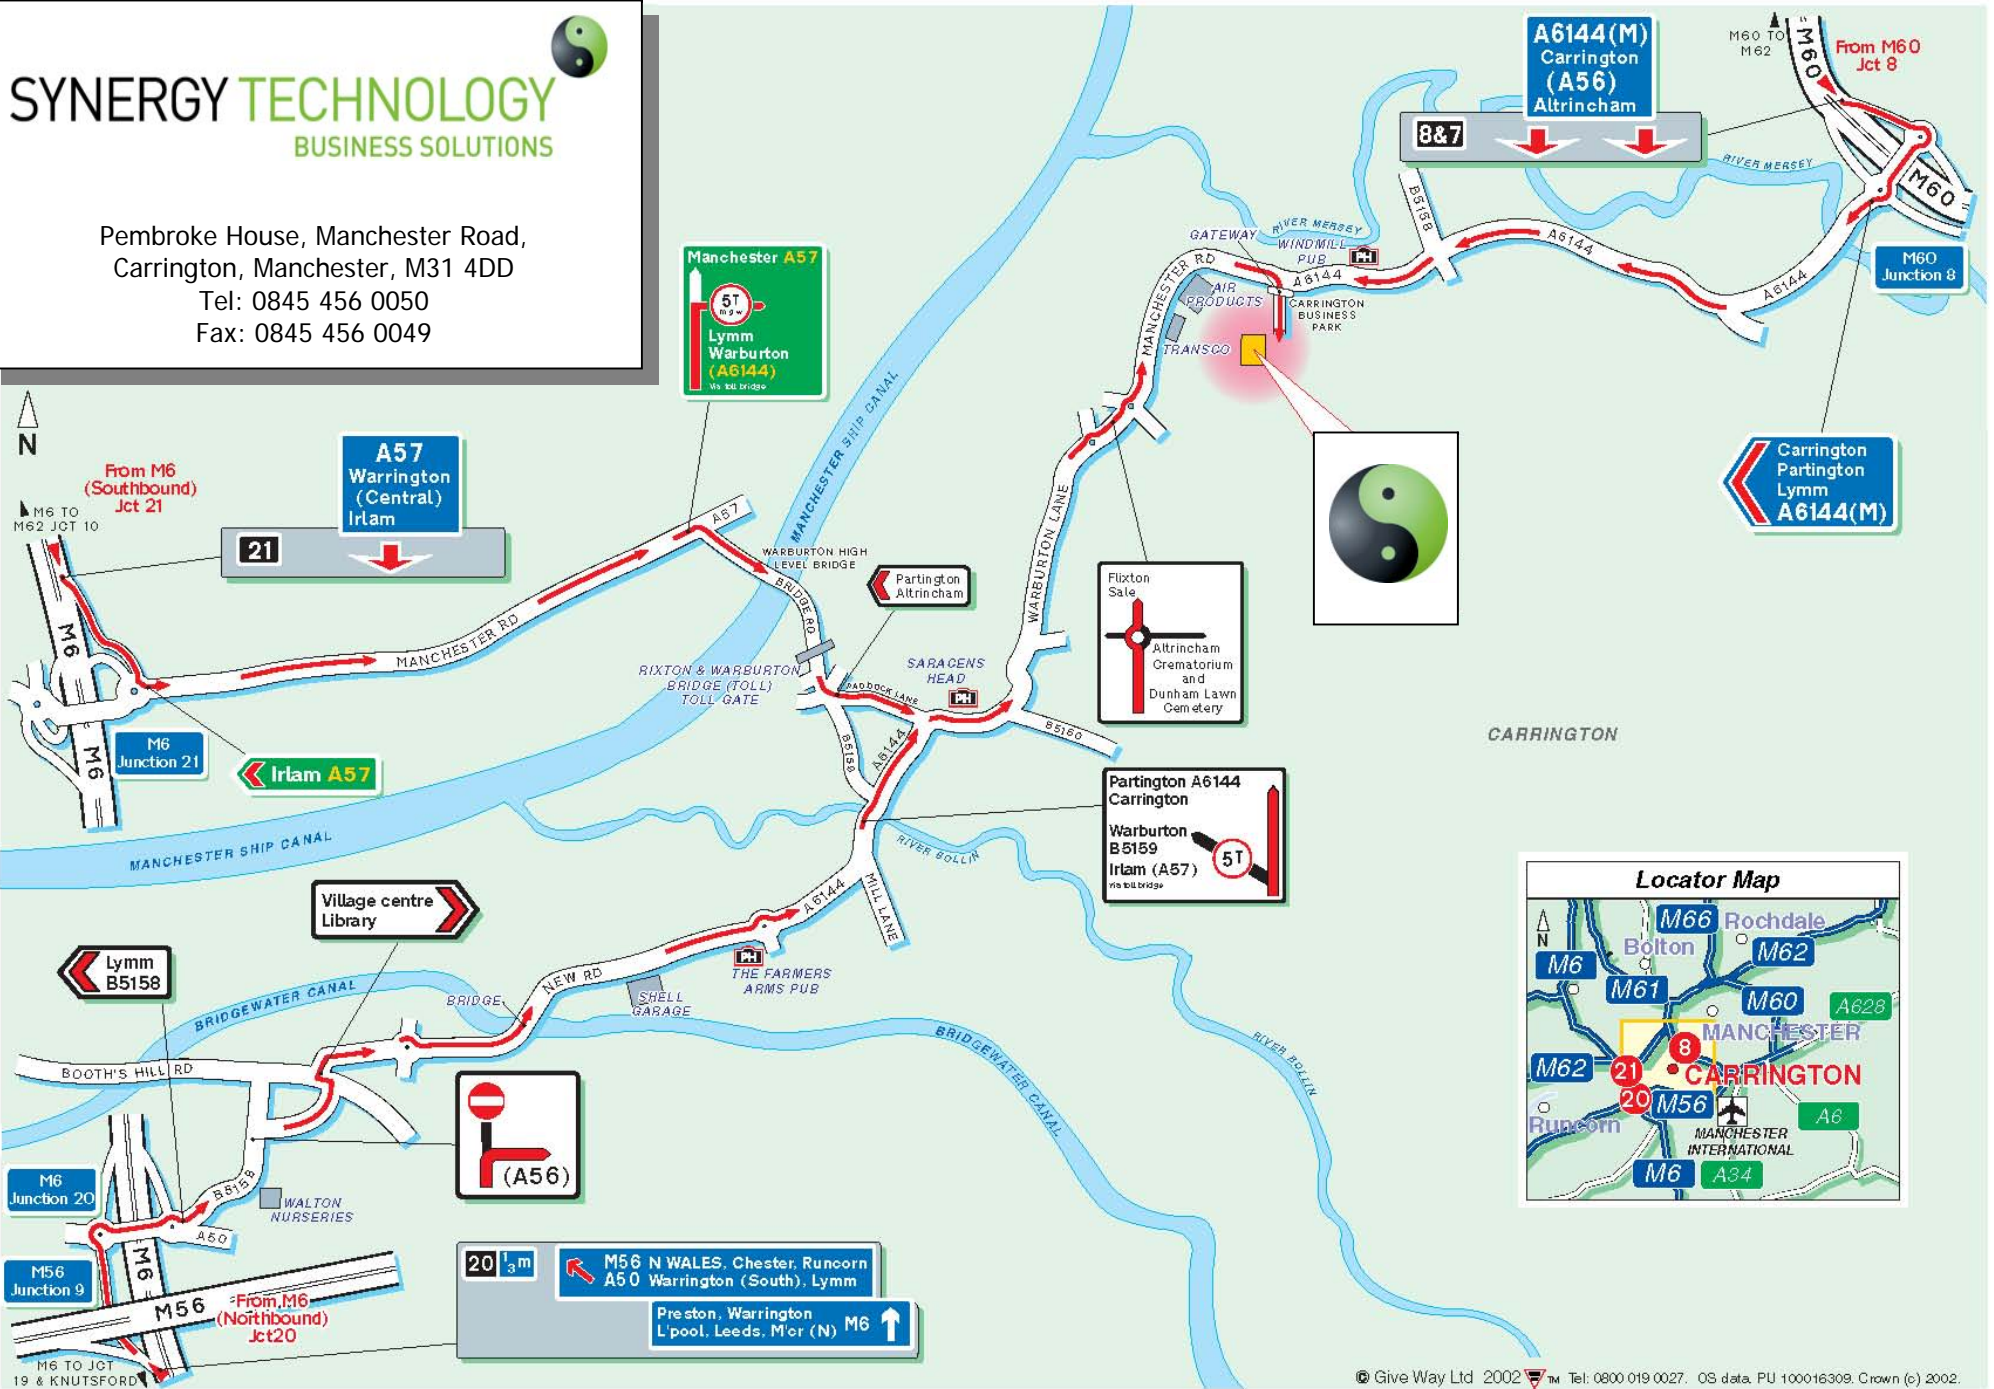

SYNERGY TECHNOLOGY

BUSINESS SOLUTIONS

Pembroke House, Manchester Road,
Carrington, Manchester, M31 4DD
Tel: 0845 456 0050
Fax: 0845 456 0049

From M6 (Southbound) Jct 21

A57
Warrington (Central) Irlam

21

Manchester A57

5T
Lymm Warburton (A6144)

Flixton Sale

Altrincham Crematorium and Dunham Lawn Cemetery

Partington A6144 Carrington

Warburton B5159 Irlam (A57)

5T

A6144(M)
Carrington (A56) Altrincham

8&7

Carrington Partington Lymm

A6144(M)

CARRINGTON