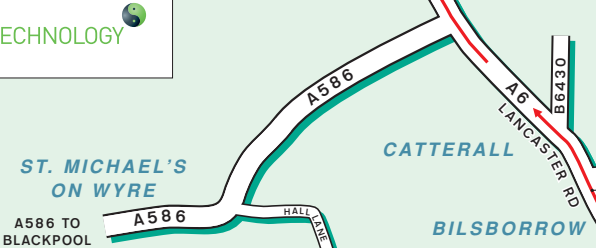

Synergy Technology Ltd

Wyre House
Cartmell Lane
Nateby
Preston
PR3 0LU

Tel: 0845 456 0050

Fax: 0845 456 0049

Public Transport

By Rail, Preston Station
Is within 15 - 20 minutes drive away.
For information on train operators and times
phone National Rail Enquiries on 0845 7484950.

By Air, Blackpool Airport.
Approximately 20 minutes drive.

▲ A6 TO GALGATE & LANCASTER

▲ M6 TO LANCASTER & CUMBRIA

M6 Junction 33

Preston A6 (A586)
Blackpool (A586)
Fleetwood (A585)

Fleetwood (A585)
Blackpool (A586)
Lancaster (A6)

BROUGHTON CROSSROADS

SYNERGY TECHNOLOGY