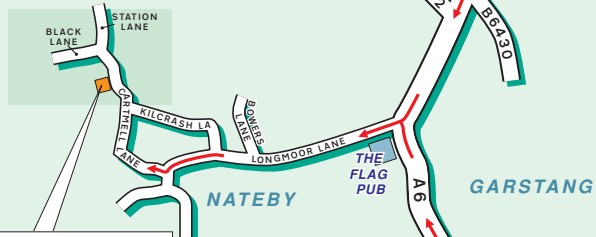

Synergy Technology Ltd

Wyre House
Cartmell Lane
Nateby
Preston
PR3 0LU

Tel: 0845 456 0050

Fax: 0845 456 0049

Public Transport

By Rail, Preston Station
Is within 15 - 20 minutes drive away.
For information on train operators and times
phone National Rail Enquiries on 0845 7484950.

By Air, Blackpool Airport.
Approximately 20 minutes drive.

▲ A6 TO GALGATE & LANCASTER

▲ M6 TO LANCASTER & CUMBRIA

M6 Junction 33

Preston A6 (A586)
Blackpool (A586)
Fleetwood (A585)

Fleetwood (A585)
Blackpool (A586)
Lancaster (A6)

BROUGHTON CROSSROADS

SYNERGY TECHNOLOGY