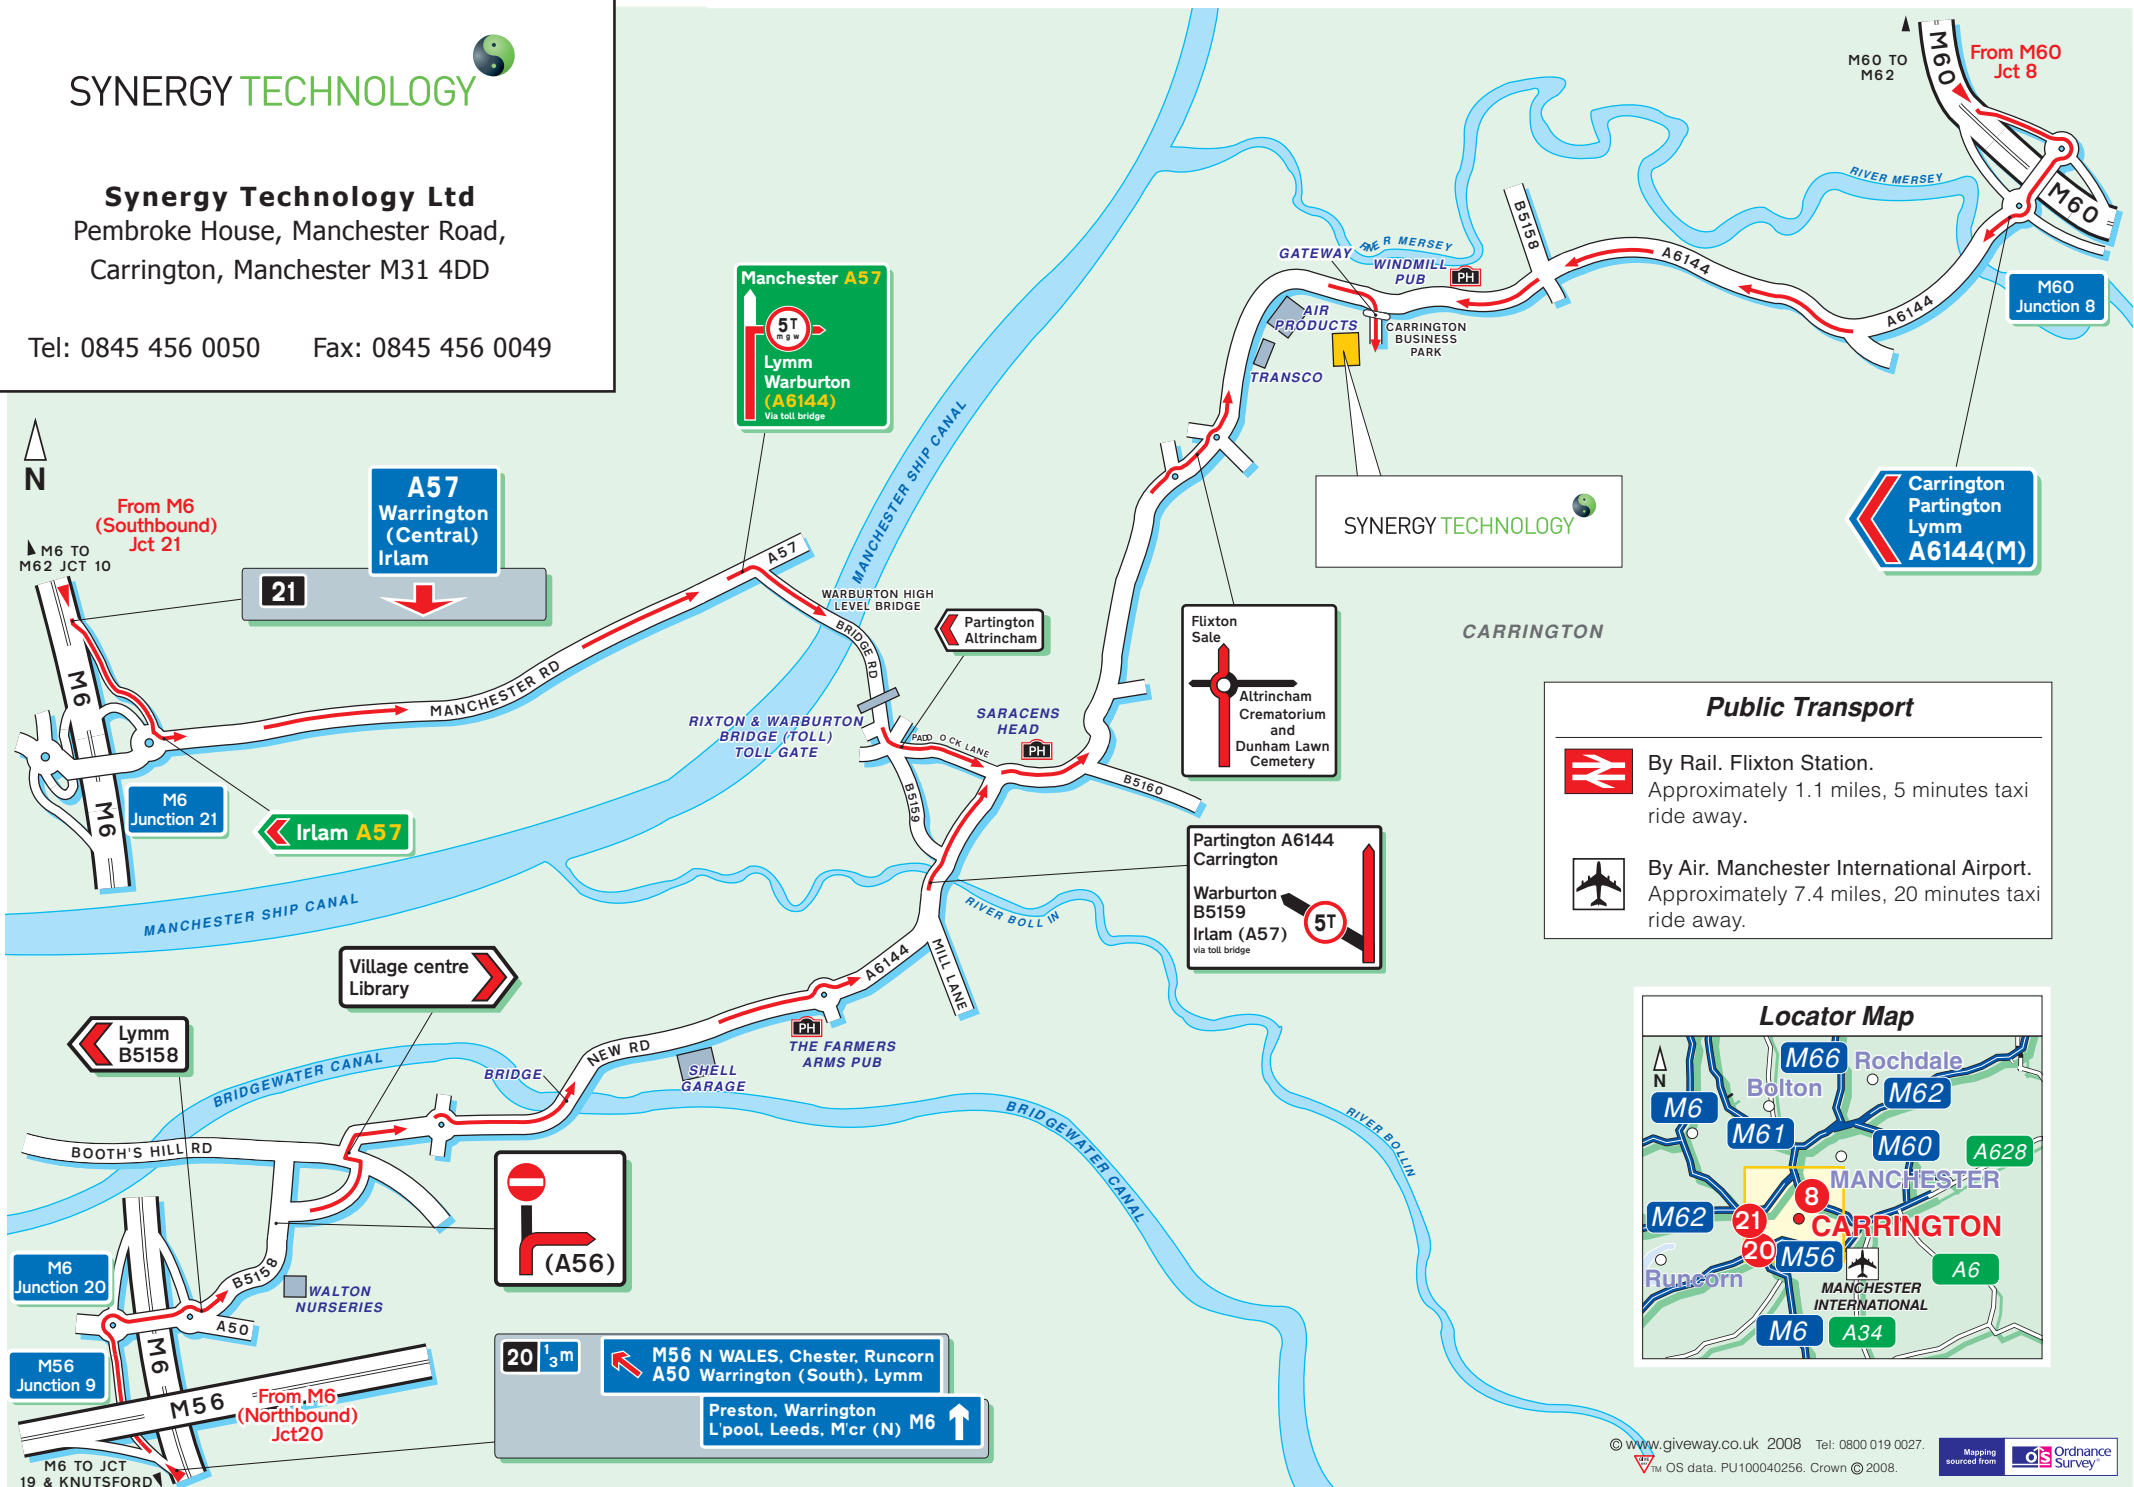

Synergy Technology Ltd
Pembroke House, Manchester Road,
Carrington, Manchester M31 4DD

Tel: 0845 456 0050 Fax: 0845 456 0049

From M6 (Southbound) Jct 21

21

A57
Warrington (Central) Irlam

Manchester A57

5T

Lymm Warburton (A6144)
Via toll bridge

Lymm B5158

Village centre Library

(A56)

20 $\frac{1}{3}$ m

M56 N WALES, Chester, Runcorn
A50 Warrington (South), Lymm

Preston, Warrington
L'pool, Leeds, M'cr (N) **M6** ↑

M6 TO JCT 19 & KNUTSFORD ↓

From M6 (Northbound) Jct 20

SYNERGY TECHNOLOGY

Carrington Partington Lymm A6144(M)

Flixton Sale

Altrincham Crematorium and Dunham Lawn Cemetery

Partington A6144 Carrington

Warburton B5159 Irlam (A57) **5T**
via toll bridge

CARRINGTON

Public Transport

By Rail. Flixton Station.
Approximately 1.1 miles, 5 minutes taxi ride away.

By Air. Manchester International Airport.
Approximately 7.4 miles, 20 minutes taxi ride away.